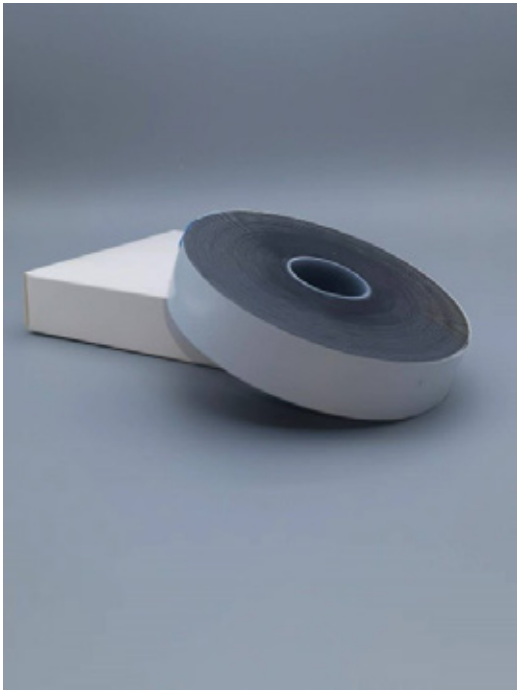

HEBEI CHAODA SEAL PRODUCTS CO., LTD

■ МАСТИКА, ИЗОЛЕНТА, ВОДОСТОЙКАЯ ЛЕНТА

新起点-新发展-新未来
NEW STARTING POINT - NEW DEVELOPMENT - NEW FUTURE

河北超达密封制品股份有限公司
—HEBEI CHAODA SEAL PRODUCTS CO., LTD.—

地址：河北省邢台市巨鹿县经济开发区富源河南路
电话：139 3291 9056 联系人：吴占忠

扫一扫 加微信 电子产品网